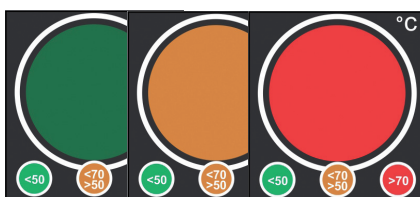

Temperature Indicating Labels

Reversible & Irreversible temperature indication

www.bradyeurope.com

Temperature Indicating Labels are a cost-effective solution to display temperatures of food and medical supply packaging or of components during research, repair and maintenance. The extremely low label profile allows for application on various components, or on industrial and household applications. Brady offers both Reversible and Irreversible Temperature Indicating Labels.

- Change colour at designated temperatures
- Temperature ranges between 0°C and 100°C
- Highly customisable

Irreversible temperature indicating labels

- Permanent temperature indication
- Change colour on reaching a predetermined temperature
- Highly customisable

Customised Temperature Indicating Labels

Other temperature ranges, sizes and customised designs are available on demand, subject to minimum order quantities.

Reversible Temperature Indicating Labels

Label Type	Article Number	Order Reference	Description	Dimensions (mm)	Pcs. / Pack
▲	195837	TIL-7-0C-50C	11-LEVEL THERMOMETER 0-50°C	18 x 51	10
▲	195838	TIL-7-50C-100C	11-LEVEL THERMOMETER 50-100°C	18 x 51	10
●	195839	TIL-8-10C-32C	12-LEVEL ROOM THERMOMETER 10-32°C	90 x 10	10
●	195840	TIL-8-1C-12C	12-LEVEL FRIDGE THERMOMETER 1-12°C	90 x 10	10
●	195841	TIL-9-2C-8C	COLD CHAIN INDICATOR 2-8°C	96 x 40	10
▼	195842	TIL-10-50C-70C	TRAFFIC LIGHT INDICATOR 50-70°C	48 x 52	10
■	195843	TIL-11-43C-DIA	GO/NO GO INDICATOR 43°C	Ø 24	10
■	195844	TIL-12-50C-DIA	HAND HOT INDICATOR 50°C	Ø 37	10