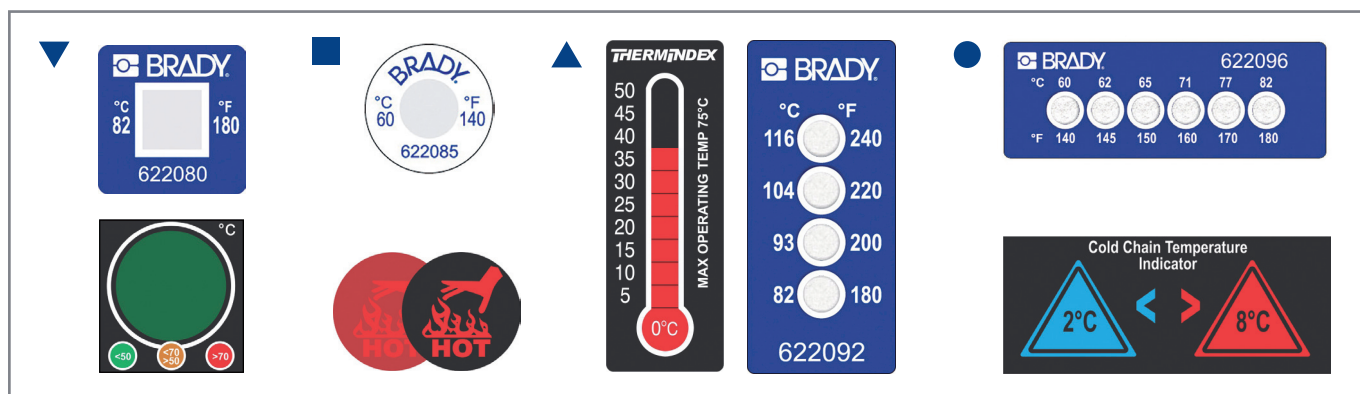

Irreversible Temperature Indicating labels

Label Type	Article Number	Order Reference	Description	Dimensions (mm)	Pcs. / Pack
▼	622087	TIL-1-82C/180F	1-Level Maintenance, 82°C	20 x 20	60
■	622085	TIL-1-60C/140F-DIA	1-Level Single, 60°C	Ø 13	60
■	622086	TIL-1-71C/160F-DIA	1-Level Single, 71°C	Ø 13	60
■	622087	TIL-1-82C/180F-DIA	1-Level Single, 82°C	Ø 13	60
▲	622092	TIL-4-82C/180F	4-Level-Label, 82/93/104/116°C	20 x 45	30
●	622095	TIL-6-37C/100F	6-Level-Label, 37/40/43/46/49/54°C	56 x 20	30
●	622096	TIL-6-60C/140F	6-Level-Label, 60/62/65/71/77/82°C	56 x 20	30
●	622097	TIL-6-88C/190F	6-Level-Label, 88/93/99/104/107/110°C	56 x 20	30
●	622098	TIL-6-116C/240F	6-Level-Label, 116/121/127/135/138/143°C	56 x 20	30
●	622099	TIL-6-149C/300F	6-Level-Label, 149/154/160/166/171/177°C	56 x 20	30
●	622100	TIL-6-182C/360F	6-Level-Label, 182/188/193/199/204/210°C	56 x 20	30

Label Types Legend Keys

BRADY EMEA Locations

Africa	+27 11 704 3295	Middle East	+971 4881 2524
Benelux	+32 (0) 52 45 78 11	Norway	+47 70 13 40 00
Central & Eastern Europe	+421 2 3300 4800	Romania	+40 21 202 3032
Denmark	+45 66 14 44 00	Russia	+7 495 225 93 62
France	+33 (0) 3 20 76 94 48	Spain & Portugal	+34 900 902 993
Germany	+49 (0) 6103 7598 660	Sweden	+46 (0) 8 590 057 30
Hungary	+36 23 500 275	Turkey	+90 212 264 02 20
Italy	+39 02 26 00 00 22	UK & Ireland	+44 (0) 1295 228 288

Your Brady Distributor

© 2015 Brady Worldwide Inc. ALL RIGHTS RESERVED

www.bradyeurope.com

EUR-M-787-EN 17/09/2015