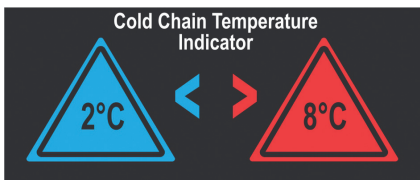

Temperature Indicating Labels

Reversible & Irreversible temperature indication

www.bradyeurope.com

Temperature Indicating Labels are a cost-effective solution to display temperatures of food and medical supply packaging or of components during research, repair and maintenance. The extremely low label profile allows for application on various components, or on industrial and household applications. Brady offers both Reversible and Irreversible Temperature Indicating Labels.

Quick, easy and cost-effective

- Instant response on a large reading field
- No batteries or glass
- Continuous monitoring, even during power loss
- Strong adhesive for any surface

Reversible temperature indicating labels

- Change colour at designated temperatures
- Temperature ranges between 0°C and 100°C
- Highly customisable

Irreversible temperature indicating labels

- Permanent temperature indication
- Change colour on reaching a predetermined temperature
- Highly customisable

Temperature Indicating Labels are preferably applied on a dry, clean surface for maximum effectiveness. At the same time, their strong adhesive minimises the possibility of labels falling off, even on dirty or uneven surfaces.