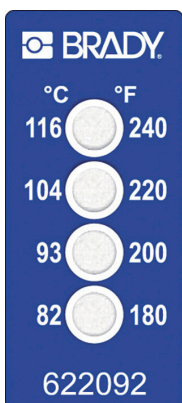

Temperature Indicating Labels

Reversible & Irreversible temperature indication

www.bradyeurope.com

Temperature Indicating Labels are a cost-effective solution to display temperatures of food and medical supply packaging or of components during research, repair and maintenance. The extremely low label profile allows for application on various components, or on industrial and household applications. Brady offers both Reversible and Irreversible Temperature Indicating Labels.

Quick, easy and cost-effective

- Instant response on a large reading field
- No batteries or glass
- Continuous monitoring, even during power loss
- Strong adhesive for any surface

Reversible temperature indicating labels

- Change colour at designated temperatures
- Temperature ranges between 0°C and 100°C
- Highly customisable

Irreversible temperature indicating labels

- Permanent temperature indication
- Change colour on reaching a predetermined temperature
- Highly customisable

Customised Temperature Indicating Labels

Other temperature ranges, sizes and customised designs are available on demand, subject to minimum order quantities.

Reversible Temperature Indicating Labels

Label Type	Article Number	Order Reference	Description	Dimensions (mm)	Pcs. / Pack
▲	195837	TIL-7-0C-50C	11-LEVEL THERMOMETER 0-50°C	18 x 51	10
▲	195838	TIL-7-50C-100C	11-LEVEL THERMOMETER 50-100°C	18 x 51	10
●	195839	TIL-8-10C-32C	12-LEVEL ROOM THERMOMETER 10-32°C	90 x 10	10
●	195840	TIL-8-1C-12C	12-LEVEL FRIDGE THERMOMETER 1-12°C	90 x 10	10
●	195841	TIL-9-2C-8C	COLD CHAIN INDICATOR 2-8°C	96 x 40	10
▼	195842	TIL-10-50C-70C	TRAFFIC LIGHT INDICATOR 50-70°C	48 x 52	10
■	195843	TIL-11-43C-DIA	GO/NO GO INDICATOR 43°C	Ø 24	10
■	195844	TIL-12-50C-DIA	HAND HOT INDICATOR 50°C	Ø 37	10