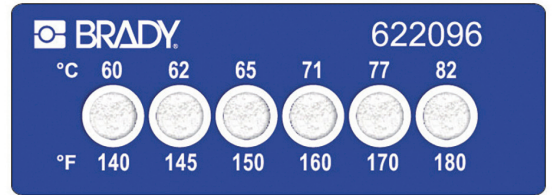

Temperature Indicating Labels

Reversible & Irreversible temperature indication

www.bradyeurope.com

Temperature Indicating Labels are a cost-effective solution to display temperatures of food and medical supply packaging or of components during research, repair and maintenance. The extremely low label profile allows for application on various components, or on industrial and household applications. Brady offers both Reversible and Irreversible Temperature Indicating Labels.

Quick, easy and cost-effective

- Instant response on a large reading field
- No batteries or glass
- Continuous monitoring, even during power loss
- Strong adhesive for any surface

Reversible temperature indicating labels

- Change colour at designated temperatures
- Temperature ranges between 0°C and 100°C
- Highly customisable

Irreversible temperature indicating labels

- Permanent temperature indication
- Change colour on reaching a predetermined temperature
- Highly customisable

Temperature Indicating Labels are preferably applied on a dry, clean surface for maximum effectiveness. At the same time, their strong adhesive minimises the possibility of labels falling off, even on dirty or uneven surfaces.